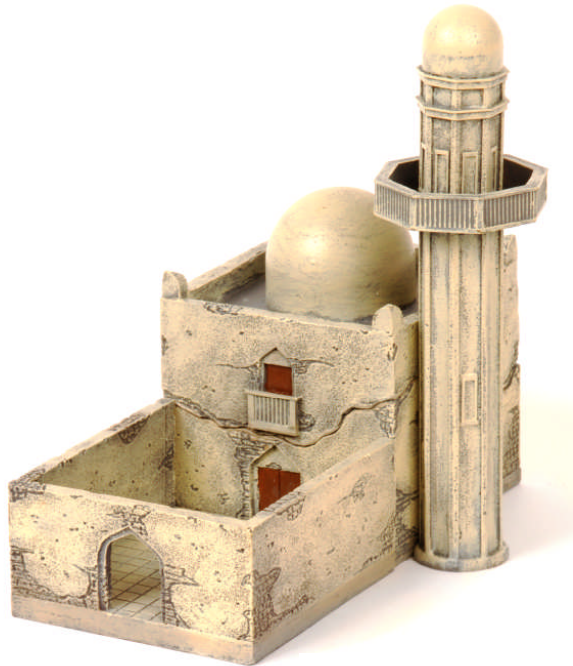

15201
Warehouse Building
\$79.95

15202
Apartment Building
\$69.95

15203
Power Plant
\$49.95

15205
Factory Assembly Bldg.
\$74.95

Middle Eastern Series

15mm Scale

All of our fine buildings and accessories come as you see them: **Pre-painted and assembled.** The buildings in this line are convertible. They become ruined when you lift off the upper portions of each building.