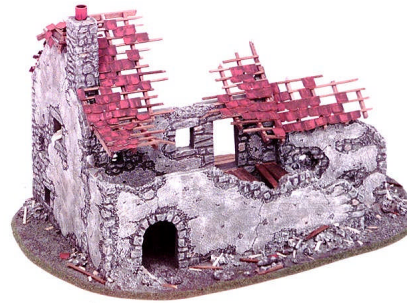

10503
Ruined Farmhouse
$119.95