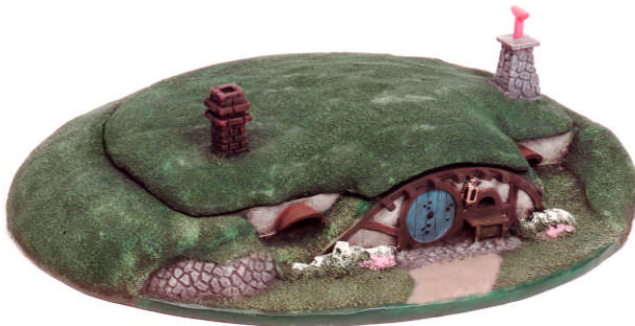

10501
The Old Mill
\$124.95

10503
Ruined Farmhouse
\$119.95

10601
Halfling House
\$134.95

High Adventure Series

Scale = 25/28mm

Train Scale = S Gauge

All of our fine buildings and accessories come as you see them: **Pre-painted and assembled**, with removable roofs and floors, ready to use right out of the box. **Most of the buildings in this series have full interiors!**