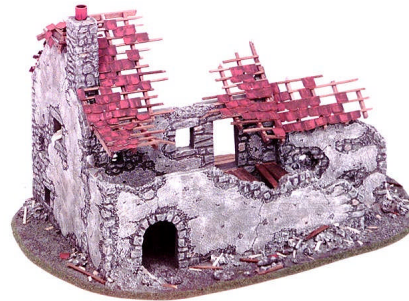

10503
Ruined Farmhouse
$119.95