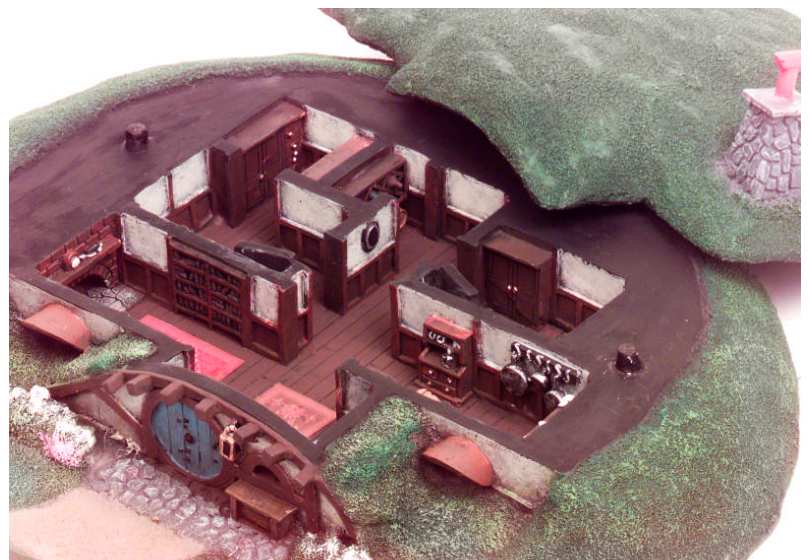

10501
The Old Mill
\$124.95

10503
Ruined Farmhouse
\$119.95

10601
Halfling House
\$134.95

High Adventure Series

Scale = 25/28mm

Train Scale = S Gauge

All of our fine buildings and accessories come as you see them: **Pre-painted and assembled**, with removable roofs and floors, ready to use right out of the box. **Most of the buildings in this series have full interiors!**