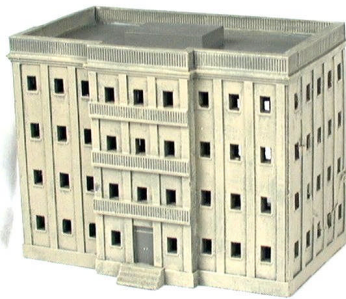

15202
Apartment Building
$69.95